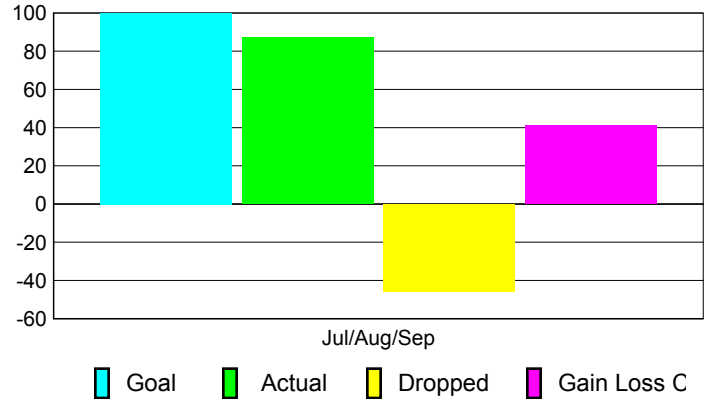

Membership Results 2010-2011

Goal, New, Dropped, Gain/Loss